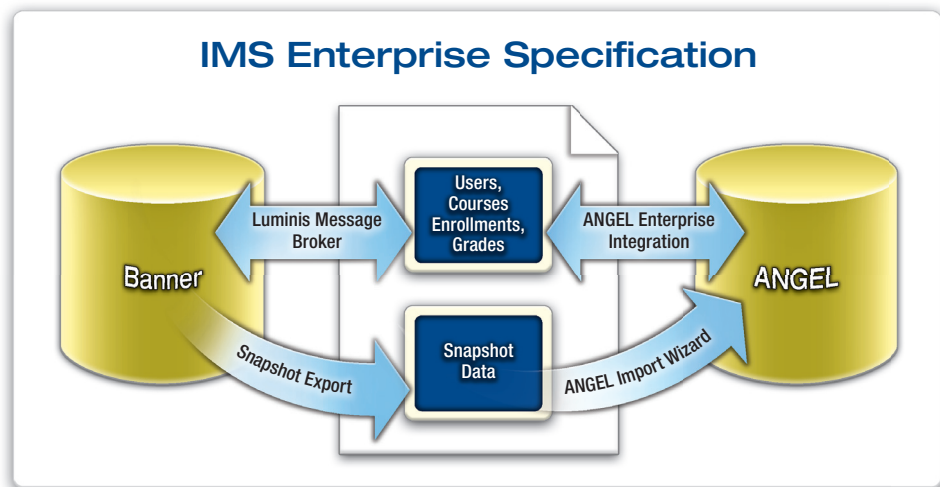

ANGEL Enterprise Integration for Banner

ANGEL Learning realizes that your learning management suite is just one component of the complex network of systems you manage everyday. One of the most critical systems on many campuses is SunGard Higher Education's Banner. ANGEL tightly integrates your important administrative data with the ANGEL suite of teaching and learning tools.

Complete, Standards-Based Integration

ANGEL's complete integration with Banner uses batch tools, scheduled updates and near real-time integration utilizing SunGard Higher Education's Luminis Message Broker. Employing these various integration methods allows the technology to meld with your enterprise architecture strategy. The ANGEL Enterprise Integration for Banner is based on the IMS Global Learning Consortium's Enterprise specification, protecting your investment when systems update or change.

Secure Data Transfer

The security of your data is an ANGEL priority. The ANGEL Enterprise Integration for Banner:

- Encrypts messages between systems.
- Enables data file access through secure FTP regardless of where the data is coming from or going.
- Validates each data message to ensure the data is coming from a valid location.
- Authorizes the system to accept the data before the first record is imported or exported from the ANGEL data store.

Commitment to Openness

The ANGEL Enterprise Integration for Banner is built on ANGEL's unique open architecture. Not only does your data flow seamlessly between systems, ANGEL gives you full access to and control over your data. ANGEL tools allow you to easily query, manipulate and export your data. ANGEL includes the database schema and documentation to help you understand which data goes where and why. Providing tools and resources that enable you to manipulate and understand how ANGEL uses data helps you use your data more effectively.